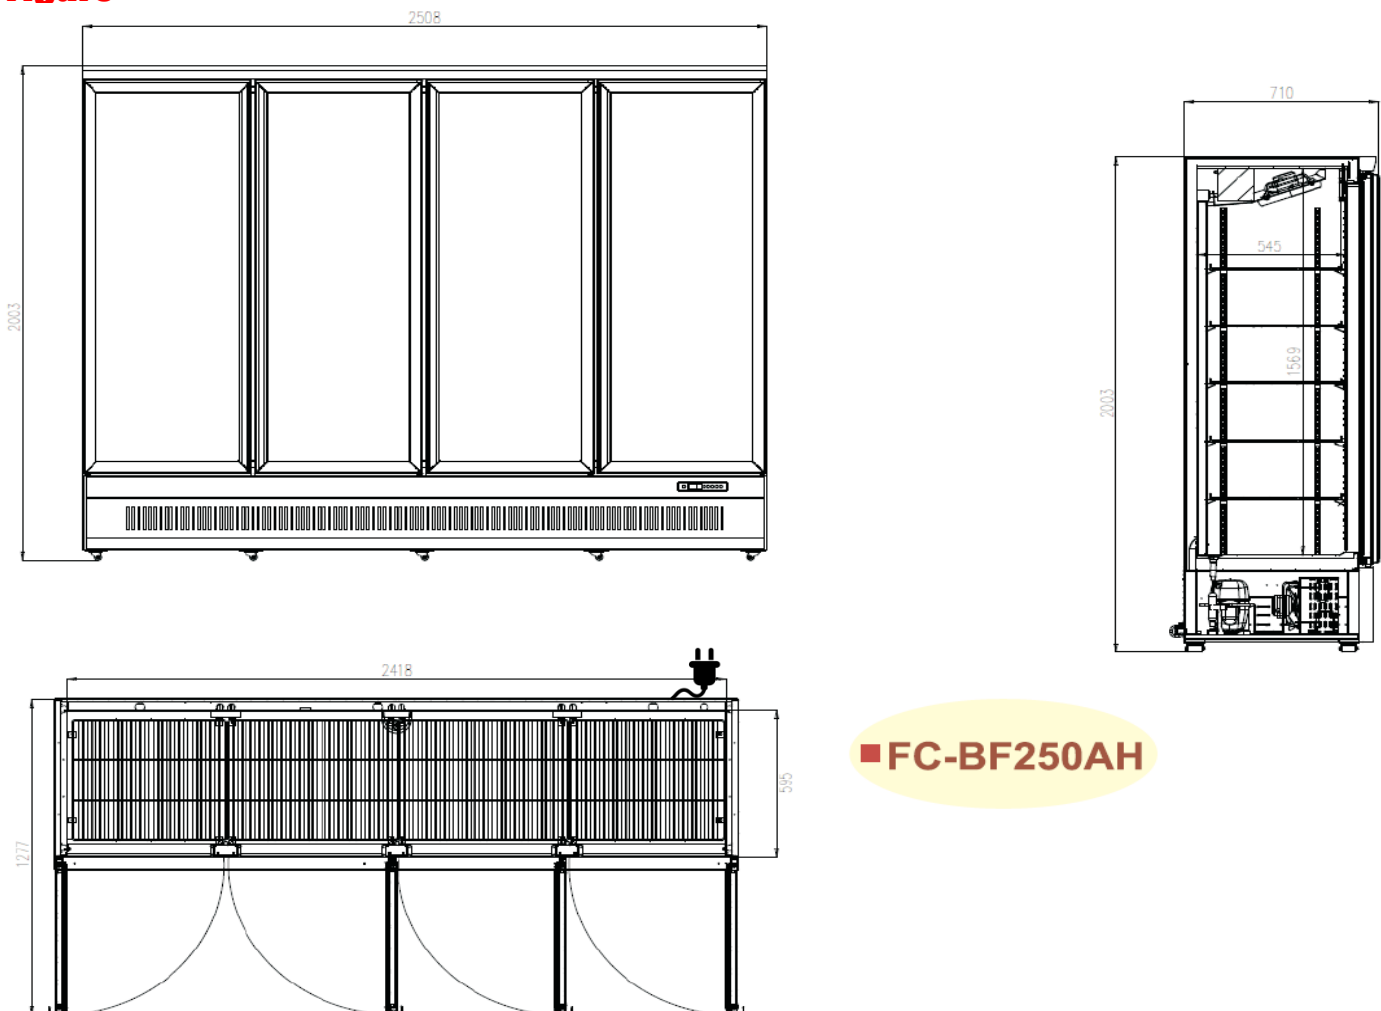

Four Door Supermarket Vertical Display Fridge - FC-BF250AH

Quick Overview

- Forced air circulation
- Adjustable five level shelves
- Interior LED lights
- 2 layers hollow glass door with heating flim
- Self closing door
- Self evaporating
- Low-maintenance condenser

Description

Temperature Range	1~10℃
Standard Ambient	38℃,65% Rh
Type of Defrost	Auto-defrost
Temp control	Carel digital controller
Refrigerant	R290
Capacity (L)	2248
Refrigeration cooling system	Fan cooling
Door type	4 Hinged,self-closing
Glass door	2 layers hollow glass door with heating flim
Temperature display	Yes
Power	240V,50Hz, 15A Plug
Rate Power (W)	1380
Energy Consumption [Kwh/24hrS]	10.15
Compressor	Secop x 2pcs

2 Years Parts and Labour warranty

Specifications

Net Weight (Kg)	360
Width (mm)	2508
Height (mm)	2003
Depth (mm)	710
Packing Width (mm)	2533
Packing Height (mm)	2090
Packing Depth (mm)	760

Figure

■ FC-BF250AH